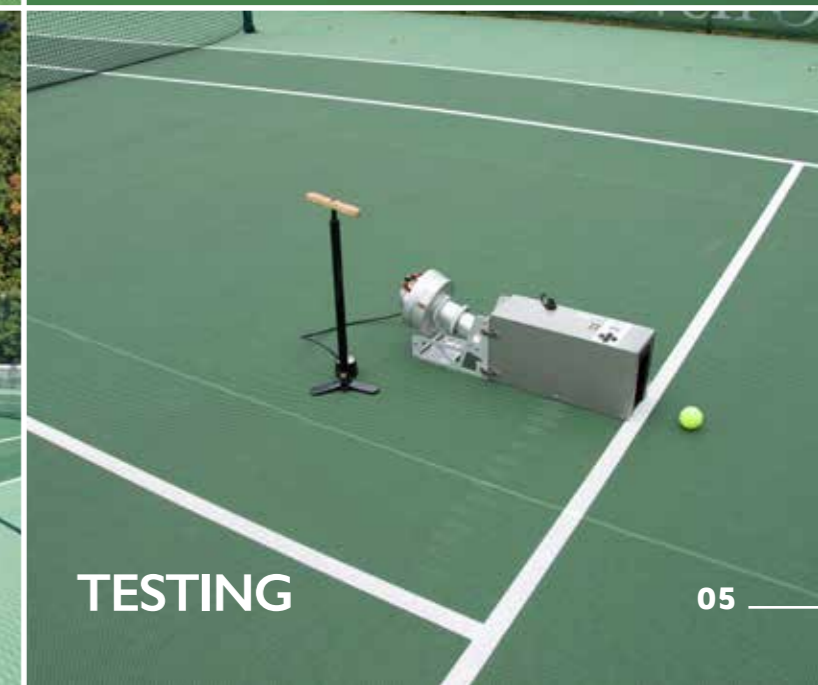

PKK / CUSHION SYSTEM

TENNIS & NETBALL

Popular with tennis clubs and schools across Europe and the UK. PKK is a heavy duty cushioned matting system that has an acrylic textured coat finish. The matting is glued onto an existing base, normally macadam or concrete. It can be used indoors and outdoors. PKK gives a faster more competitive game and is classed as an ITF category 4 medium – fast pace play.

The PKK product not only offers the end users excellent slip resistance and grip under foot, but also gives more energy back to the body through the patented acrylic matting. The PKK surface is excellent for all standard of players from Juniors to Seniors and allows a mixed paced game that will suit all levels of player.

- European (Dutch) manufactured system
- The PKK offers fast and reliable drainage, keeping courts active all year round
- Life expectancy 12-15 years
- Play characteristics consistent/stable over time
- The acrylic finish can be upgraded to achieve netball standards, making it a multi-use surface
- It offers a superior playing surface/upgrade for end users
- Avoids re-surfacing costs linked to installing a new macadam base
- Quality assurance - Key Stage Testing undertaken on installation

We offer an in-built maintenance package and annual testing programme on PKK installations.

Recent installations include: Sutton Tennis Club, Harrow School, Hereford Tennis Club.